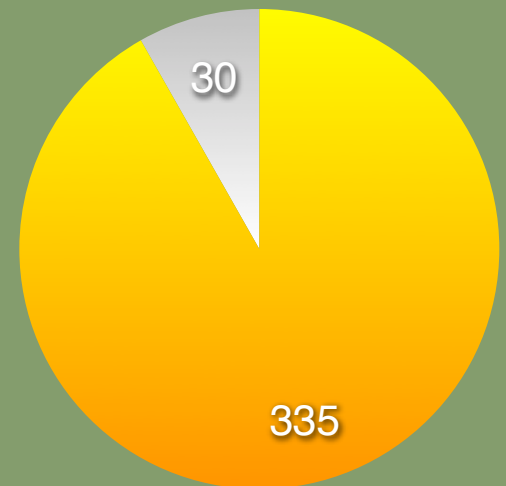

Information About Greeley

Population in 2009

Key

10,000

1000

Sunshine Days in a Year

● Sunshine

● Cloudy

327,836
irrigated acres
in Weld County
2007