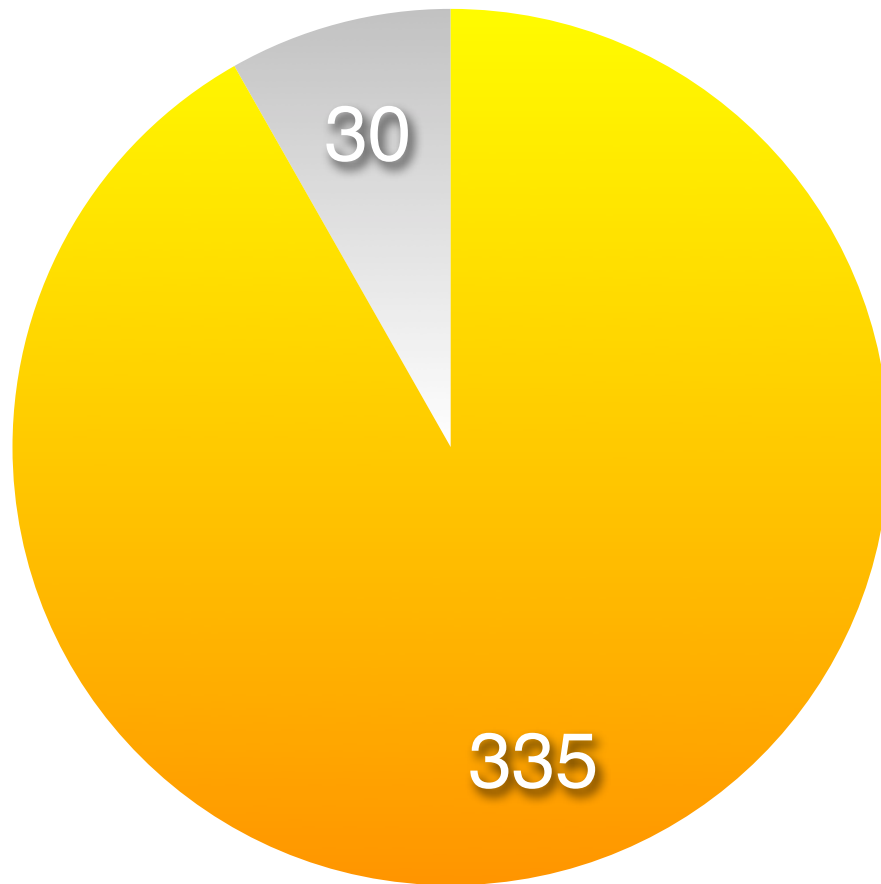

Population in 2009

Key

Weld County has almost 2 cattle
for each person.

327,83
irrigated
Weld C
2007

10,000

1000

Sunshine Days in a Year

36
ac
o
7